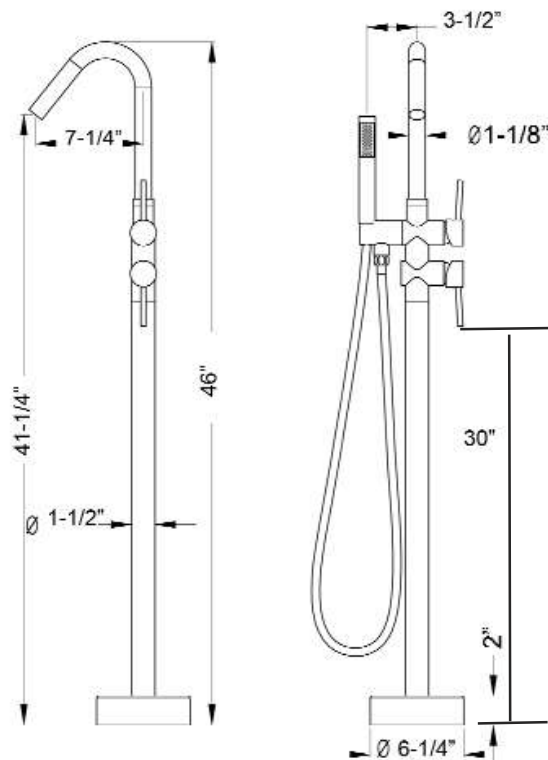

FLYNN FREESTANDING FAUCET

Cat. No.
7966

Features:

- ▶ Spout reach is 7-1/4"
- ▶ Rough-In Valve Included
- ▶ Flow rate for spout is 2.3 GPM (45 PSI)
- ▶ Flow rate for hand shower is 1.08 GPM (45 PSI)
- ▶ 1/2" Water connection
- ▶ Available in 3 finishes
- ▶ Brass body with zinc handle
- ▶ 1-3/8" Ceramic cartridge
- ▶ 59" Stainless steel shower hose
- ▶ 33-1/2" x 1/2" mm Flexible inlet pipes
- ▶ cUPC approved
- ▶ Handshower has backflow preventor on body
- ▶ Stainless Steel handshower material
- ▶ Supplies: Connection size: 3/4", female connection type, 33-1/2" length, swivels included

Finishes:

- CP** Polished Chrome
- BN** Brushed Nickel
- ORB** Oil Rubbed Bronze

D: 11-3/8"
W: 7" (closed) - 8-1/8" (open)
H: 46-1/4"

Dimensions are nominal and may vary. Dimensions and specifications subject to change without notice.